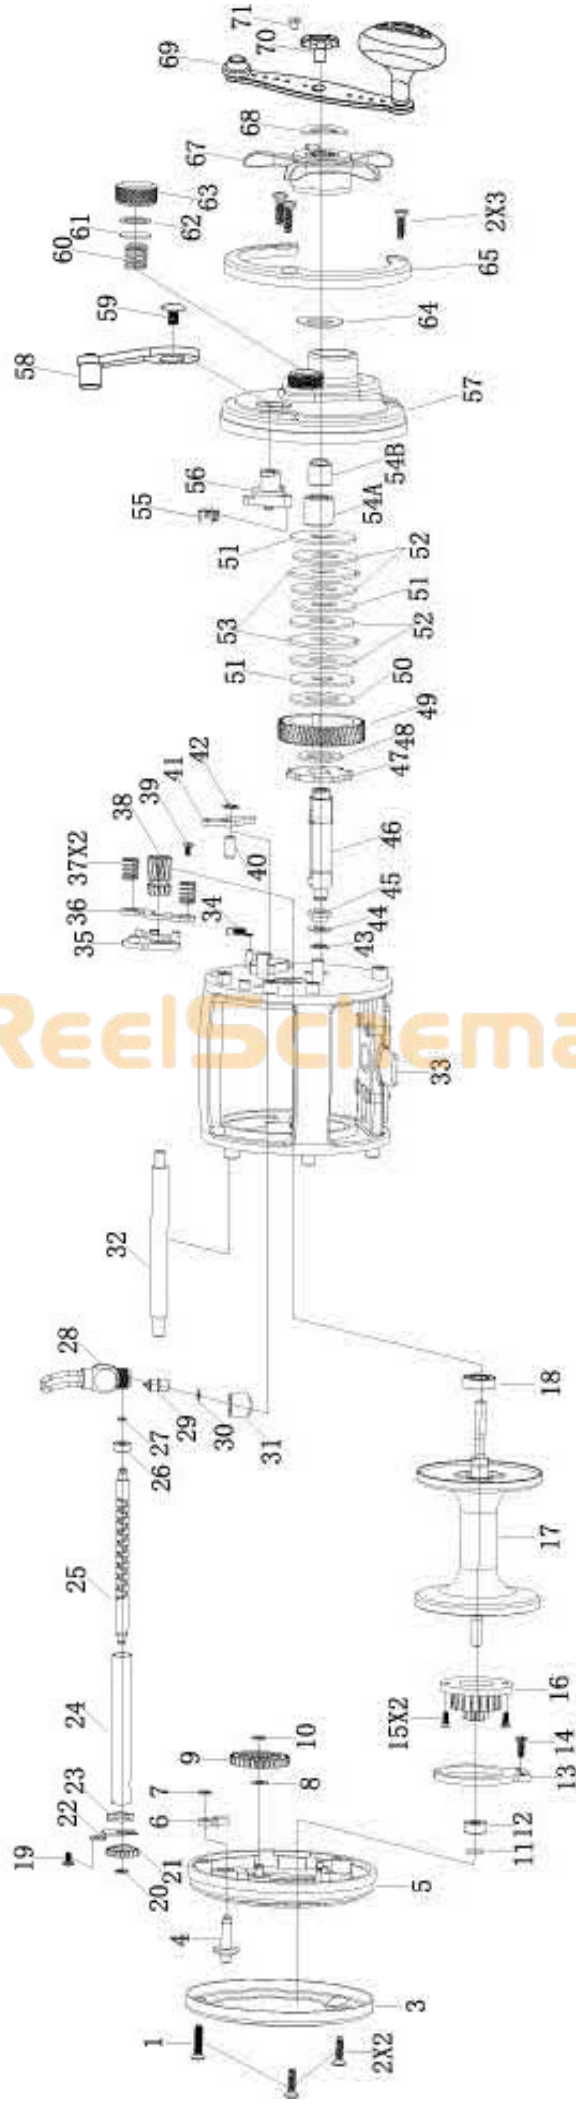

QUANTUM[®] CN40 Controller

ReelSchematic

QUANTUM[®]

CN40

Controller

Quantum CN40 Trolling Reel Part List

Key #	Description	Qty.	Part No.	Key #	Description	Qty.	Part No.
1	SCREW	1	TI057-01	37	CLUTCH COMPRESSING SPRING	2	UI040-01
2	SCREW	3	TI057-02	38	PINION GEAR	1	UI011-01
3	LEFT SIDE GUARD	1	UI128-01	39	SCREW	1	SI125-01
4	CLICK KNOB	1	EI109-01	40	PAWL PIN	1	RI100-01
5	LEFT SIDE PLATE	1	UI023-01	41	PAWL	1	UI063-01
6	CLICK PATCH	1	EI114-01	42	WASHER	1	TI045-01
7	E-CLIP	1	NX092-01	43	E-CLIP	1	QW120-01
8	WASHER	1	TI032-01	44	WASHER	1	UI038-01
9	GEAR	1	UI127-01	45	BUSHING	1	TI017-01
10	E-CLIP	1	NX092-01	46	GEAR SHAFT	1	UI008-01
11	WASHER	1	EI035-01	47	RATCHET	1	UI091-01
12	BALL BEARING	1	PG027-01	48	WASHER	1	UI111-01
13	SPRING CLIP	1	EI110-01	49	MAIN GEAR	1	UI012-01
14	SCREW	1	WW107-01	50	WASHER	1	UI045-02
15	SCREW	2	SI050-01	51	KEY WASHER	1	UI059-01
16	TRANSMISSION GEAR	1	RI112-01	52	DRAG WASHER	1	UI045-01
17	SPOOL ASSY.	1	UI321-01	53	EAR WASHER	1	UI048-01
18	BALL BEARING	1	TI117-01	54A	BUSHING	1	UI058-01
19	SCREW	1	TI073-01	54B	BUSHING	1	TI081-01
20	E-CLIP	1	NX092-01	55	SPRING	1	TI097-01
21	LINE GUIDE SHAFT GEAR	1	TI058-01	56	ECCENTRIC CAM	1	EI141-01
22	LOCATION PLATE	1	TI140-01	57	RIGHT SIDE PLATE	1	UI024-01
23	BUSHING	1	TI067-01	58	FLIP KNOB	1	UI009-01
24	LEVEL WIND GUARD	1	UI016-01	59	SCREW	1	EI053-01
25	WORM SHAFT FOR LEVEL WIND	1	TI072-01	60	DRAG NUT SPRING	1	TI114-01
26	BUSHING	1	TI068-01	61	WASHER	1	TI082-01
27	E-CLIP	1	SV090-01	62	WASHER	1	TI121-01
28	LINE GUIDE RING	1	TI347-01	63	DRAG NUT SPRING	1	TI033-01
29	LINE GUIDE PAWL	1	EI006-01	64	WASHER	1	UI121-01
30	WASHER	1	BV035-01	65	RIGHT SIDE GUARD	1	UI147-01
31	LINE GUIDE SHAFT HOLDER NUT	1	EI007-01	67	STAR DARG	1	UI355-01
32	LINE GUARD SHAFT	1	UI061-01	68	HANDLE ELASTIC WASHER	1	UI121-01
33	FRAME	1	UI301-01	69	HANDLE ASSY.	1	UI318-01
34	SPRING	1	SI104-01	70	HANDLE SCREW NUT	1	UI003-01
35	CLUTCH FLIP PLATE	1	UI039-01	71	SCREW	1	HI033-01
36	CLUTCH FLIP LEVER	1	EI025-01				